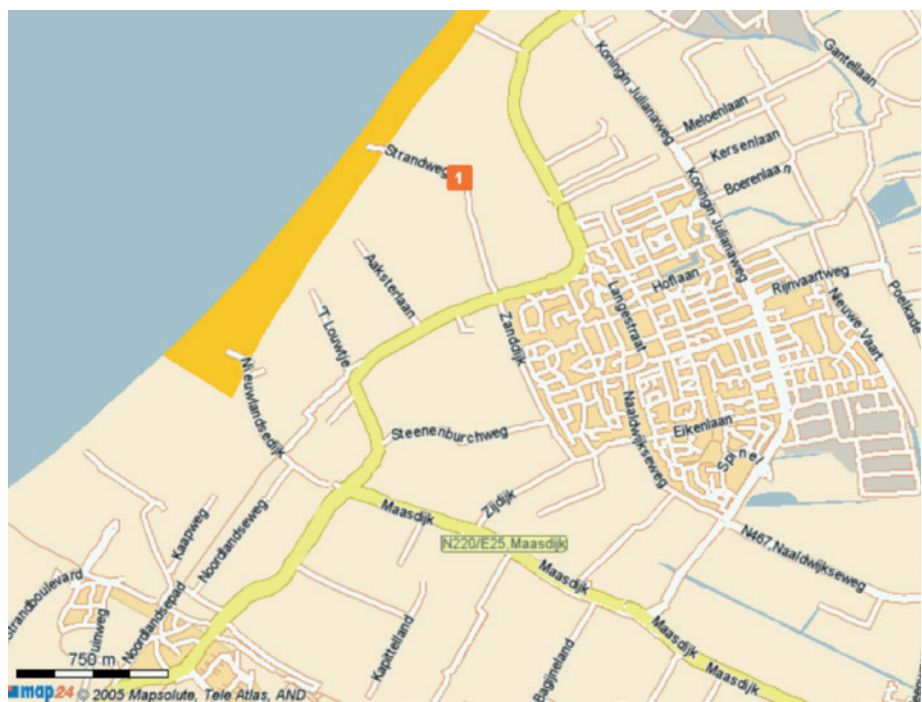

De Ruiter™

Sharing your passion.  
Seeding your success.

[www.deruiter.com](http://www.deruiter.com)

20  
19  
18  
17  
16  
15  
14  
13  
12  
11  
10  
9  
8  
7  
6  
5  
4  
3  
2  
1

**Route to our Tomato Experience Centre - 's-Gravenzande**

Address:	Strandweg 19
Zipcode:	2691 KE
City:	's-Gravenzande

**Directions coming from the A20 (Rotterdam – Hoek van Holland)**

- First follow 'Maasdijk' N220/E 25 to 'Hoek van Holland'.
- At traffic lights after about 5,1 km turn right (N211/E30 to 's Gravenzande). The road takes some turns; continue for 1,6 km.
- Take the Strandweg on your left (follow sign 'strand'), number 19 is on your left (green/blue shed).

After number 19 stay on the Strandweg for about 100 m. Take the first left direct after the old house; drive into a small lane (you see a tomato in a field). Park here, leave a passage for cars driving through. The first greenhouse on your right is your destination.